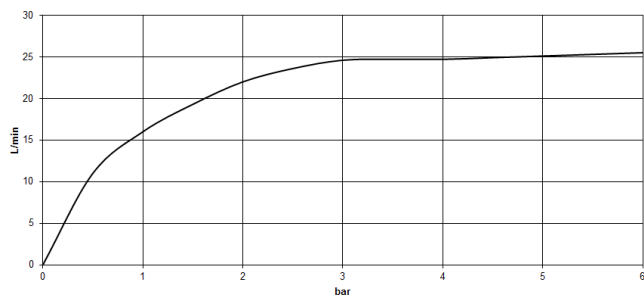

CL.1

25 863 705

mm [inches]

**Flow rate chart**

**Certificates**

Belgaqua\_19\_77\_27. IAPMO\_4976 (2). LGA\_29727.

Belgaqua\_24-003-27\_1.

CL.1 Single-lever bath mixer with stand pipe for free-standing assembly with hand shower set - Chrome