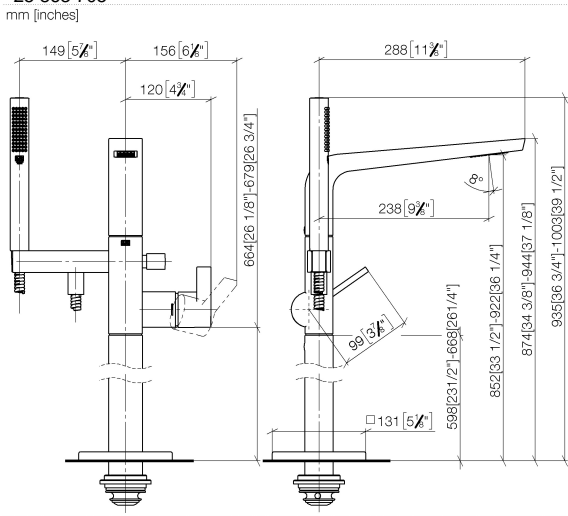

**CL.1 Single-lever bath mixer with stand pipe for free-standing assembly with hand shower set - Chrome**

CL.1

25 863 705

- 238mm projection
- rectangular spray pattern with 55 individual jets
- max. spout flow rate 24.6 l/min
- Hand shower: COMPACT RAIN, max. flow rate 6.8 l/min (at 3 bar)
- bar-type hand shower with anti-scale system
- wall bracket
- automatic bath/shower diverter
- total height 935 - 1005 mm
- stand pipe height 598 - 668 mm
- height up to aerator 852 – 922 mm
- push-on rosette 131 x 131 mm
- metal shower hose 1250mm with integrated anti-twist protection

- Concealed floor mounting -** 35 945 970 90
- max. recess depth 150 mm
  - min. recess depth 80 mm

**CL.1 Single-lever bath mixer with stand pipe for free-standing assembly with hand shower set - Chrome**

CL.1

25 863 705

mm [inches]

**Flow rate chart**

**Certificates**

Belgaqua\_19\_77\_27. IAPMO\_4976 (2). LGA\_29727.

Belgaqua\_24-003-27\_1.

CL.1 Single-lever bath mixer with stand pipe for free-standing assembly with hand shower set - Chrome